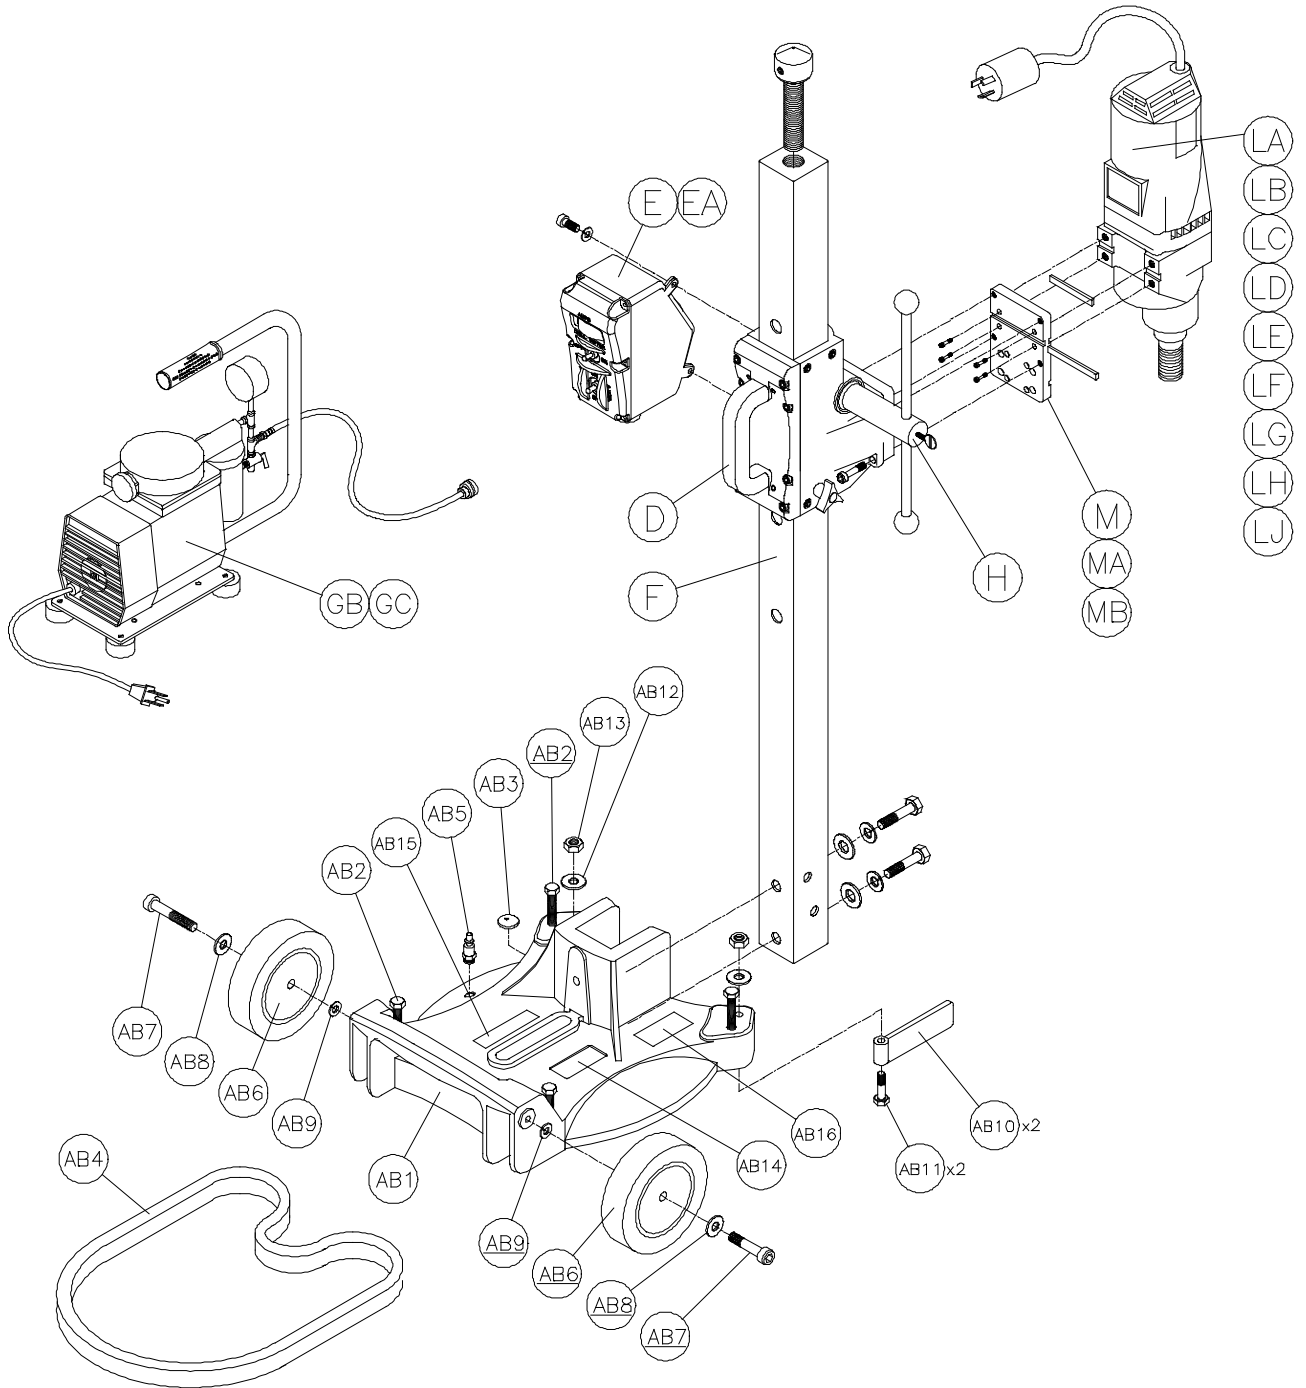

MANTA II COMBO EXPLODED VIEW AND PARTS LIST

MANTA II COMBO
W/ 2 1/2 COLUMN

EXPLODED VIEW