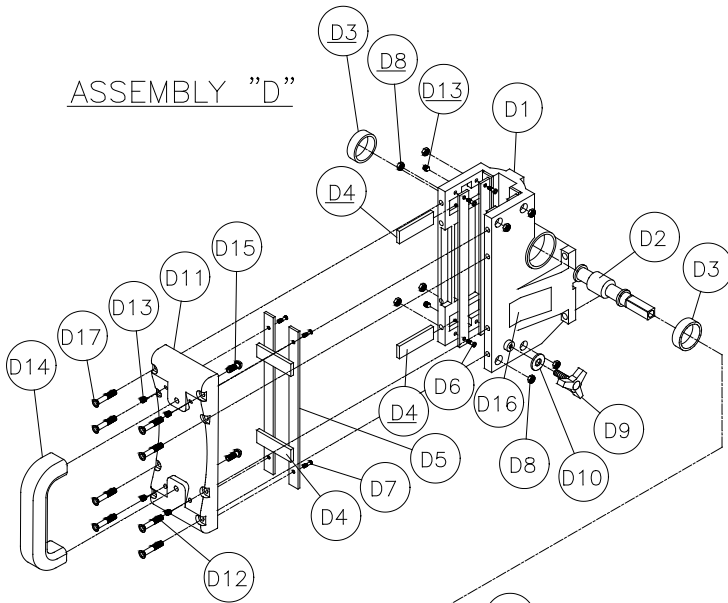

MANTA II EXPLODED VIEW (cont...)

ASSEMBLY "D"