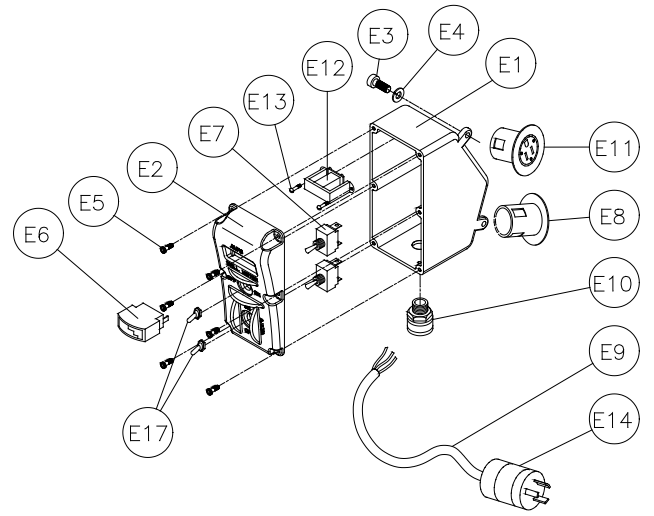

MANTA II EXPLODED VIEW (cont...)

ASSEMBLY "E & EA"