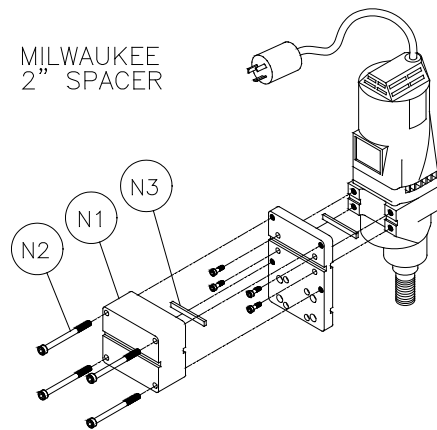

ASSEMBLY "M, MA & MB"