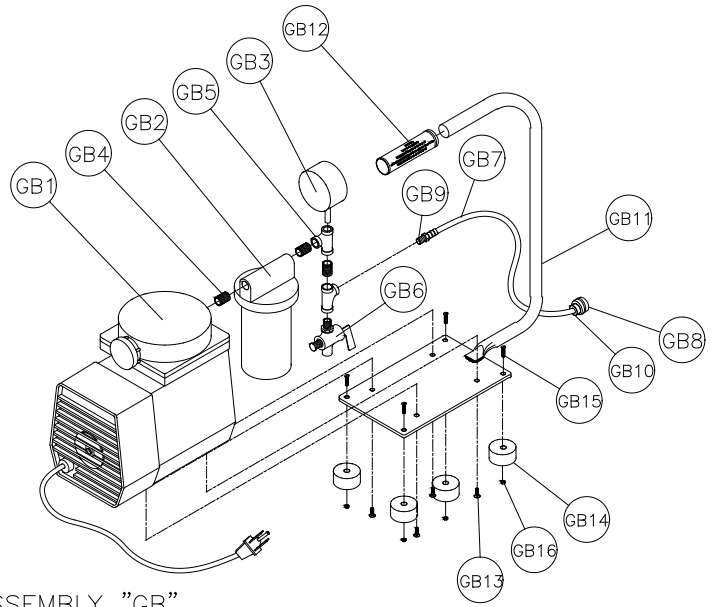

ASSEMBLY "GB"