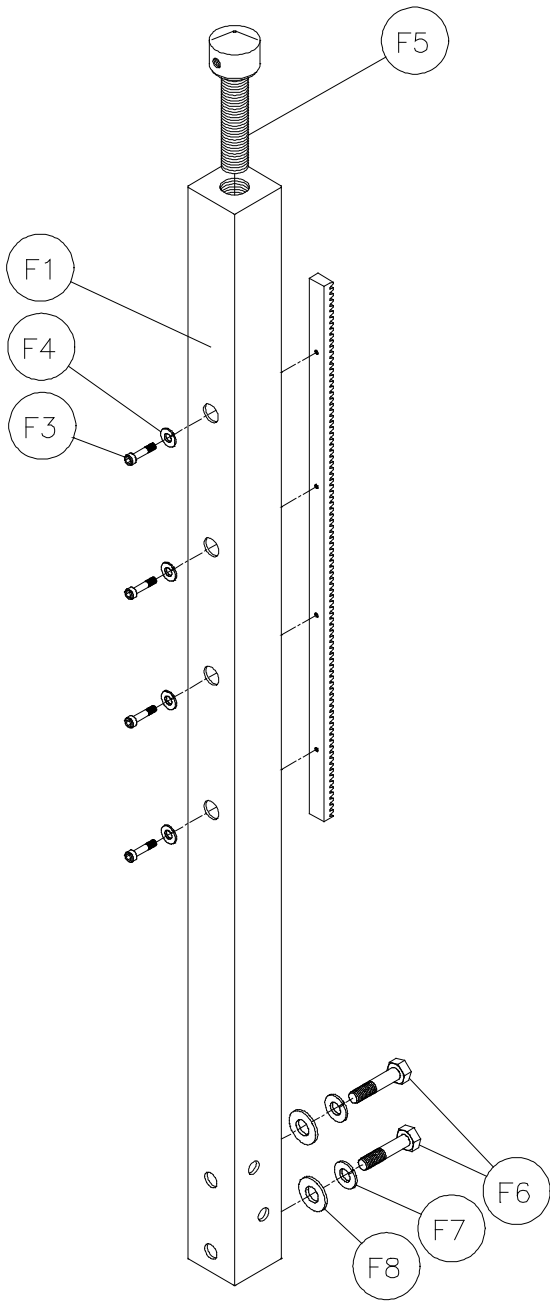

MANTA II EXPLODED VIEW (cont...)

ASSEMBLY "F"